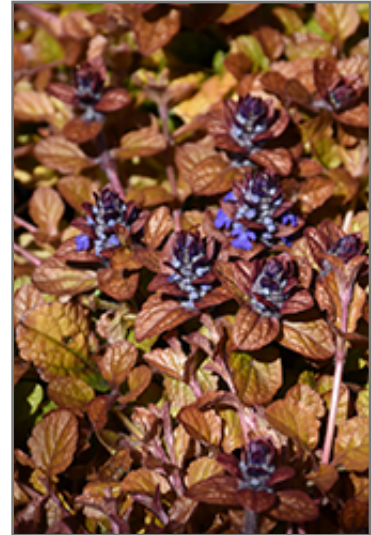

This plant will require occasional maintenance and upkeep, and should not require much pruning, except when necessary, such as to remove dieback. It is a good choice for attracting butterflies to your yard, but is not particularly attractive to deer who tend to leave it alone in favor of tastier treats. Gardeners should be aware of the following characteristic(s) that may warrant special consideration;

- Spreading

Feathered Friends Parrot Paradise Bugleweed is recommended for the following landscape applications;

- Rock/Alpine Gardens
- Border Edging
- General Garden Use
- Groundcover
- Naturalizing And Woodland Gardens
- Container Planting

*Feathered Friends Parrot Paradise
Bugleweed flowers
Photo courtesy of NetPS Plant Finder*

Planting & Growing

Feathered Friends Parrot Paradise Bugleweed will grow to be only 4 inches tall at maturity extending to 6 inches tall with the flowers, with a spread of 18 inches. Its foliage tends to remain low and dense right to the ground. It grows at a medium rate, and under ideal conditions can be expected to live for approximately 10 years. As an evergreen perennial, this plant will typically keep its form and foliage year-round.

This plant does best in partial shade to shade. It does best in average to evenly moist conditions, but will not tolerate standing water. It is not particular as to soil type or pH. It is somewhat tolerant of urban pollution. Consider covering it with a thick layer of mulch in winter to protect it in exposed locations or colder microclimates. This particular variety is an interspecific hybrid. It can be propagated by division; however, as a cultivated variety, be aware that it may be subject to certain restrictions or prohibitions on propagation.

Feathered Friends Parrot Paradise Bugleweed is a fine choice for the garden, but it is also a good selection for planting in outdoor pots and containers. Because of its spreading habit of growth, it is ideally suited for use as a 'spiller' in the 'spiller-thriller-filler' container combination; plant it near the edges where it can spill gracefully over the pot. Note that when growing plants in outdoor containers and baskets, they may require more frequent waterings than they would in the yard or garden.