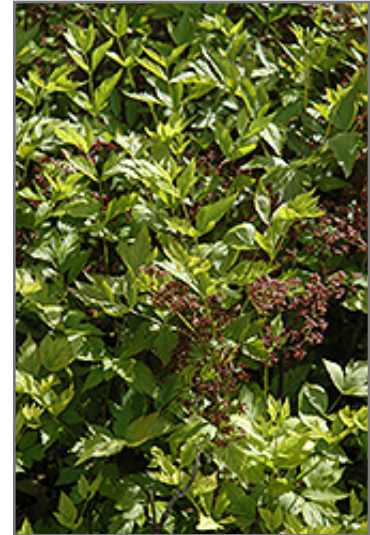

Shrub Yellowroot

Xanthorhiza simplicissima

Height: 30 inches

Spread: 24 inches

Sunlight: ● ●

Hardiness Zone: 3a

Description:

A mat-like spreading shrub with erect leggy stems; a North American native plant that is an excellent alternative to invasive groundcovers; prefers well drained soil but will tolerate heavy wet soil; brownish purple flowers in spring add seasonal interest

Ornamental Features

Shrub Yellowroot is draped in stunning clusters of burgundy flowers with antique red centers along the branches in mid spring before the leaves. It has green deciduous foliage. The glossy pointy pinnately compound leaves turn antique red in fall. It produces yellow capsules from early to mid fall.

Landscape Attributes

Shrub Yellowroot is a multi-stemmed deciduous shrub with an upright spreading habit of growth. Its relatively fine texture sets it apart from other landscape plants with less refined foliage.

This is a relatively low maintenance shrub, and should not require much pruning, except when necessary, such as to remove dieback. It has no significant negative characteristics.

Shrub Yellowroot is recommended for the following landscape applications;

- Mass Planting
- General Garden Use
- Groundcover

Shrub Yellowroot flowers
Photo courtesy of NetPS Plant Finder