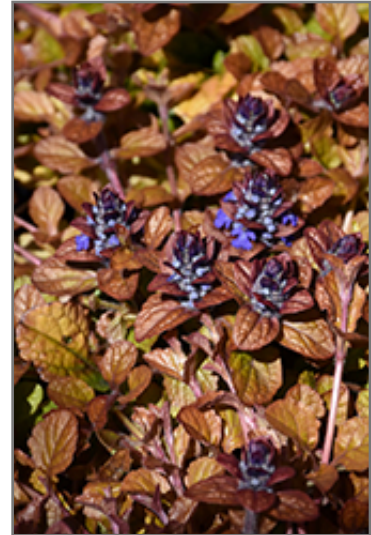

### Description:

A stunning variety, featuring tri-color foliage of yellow, orange, and red, topped with contrasting violet-blue flowers; excellent when used in containers, as a groundcover, or in border fronts; tolerates any soil with good drainage

### Ornamental Features

Feathered Friends Parrot Paradise Bugleweed's attractive small glossy oval leaves emerge brick red in spring, turning light green in color with showy gold variegation and tinges of orange the rest of the year on a plant with a spreading habit of growth. It features subtle spikes of blue flowers with violet overtones rising above the foliage from late spring to early summer, which emerge from distinctive silver flower buds.

### Landscape Attributes

Feathered Friends Parrot Paradise Bugleweed is a dense herbaceous evergreen perennial with a ground-hugging habit of growth. Its relatively fine texture sets it apart from other garden plants with less refined foliage.