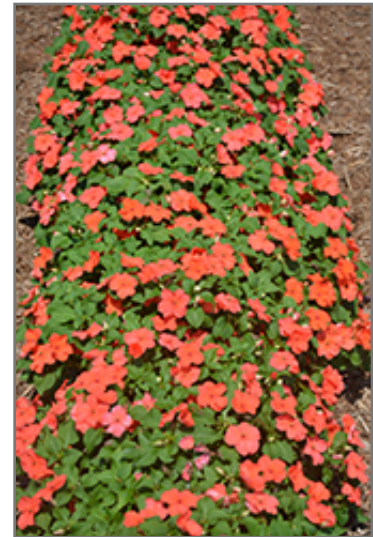

Accent Premium Salmon Impatiens flowers
Photo courtesy of NetPS Plant Finder

Accent Premium Salmon Impatiens in bloom
Photo courtesy of NetPS Plant Finder