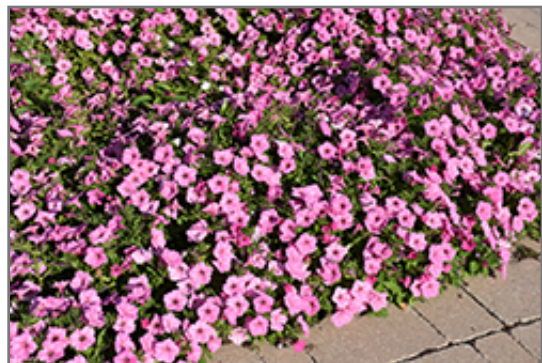

Easy Wave Pink Passion Petunia flowers
Photo courtesy of NetPS Plant Finder

Easy Wave Pink Passion Petunia in bloom
Photo courtesy of NetPS Plant Finder